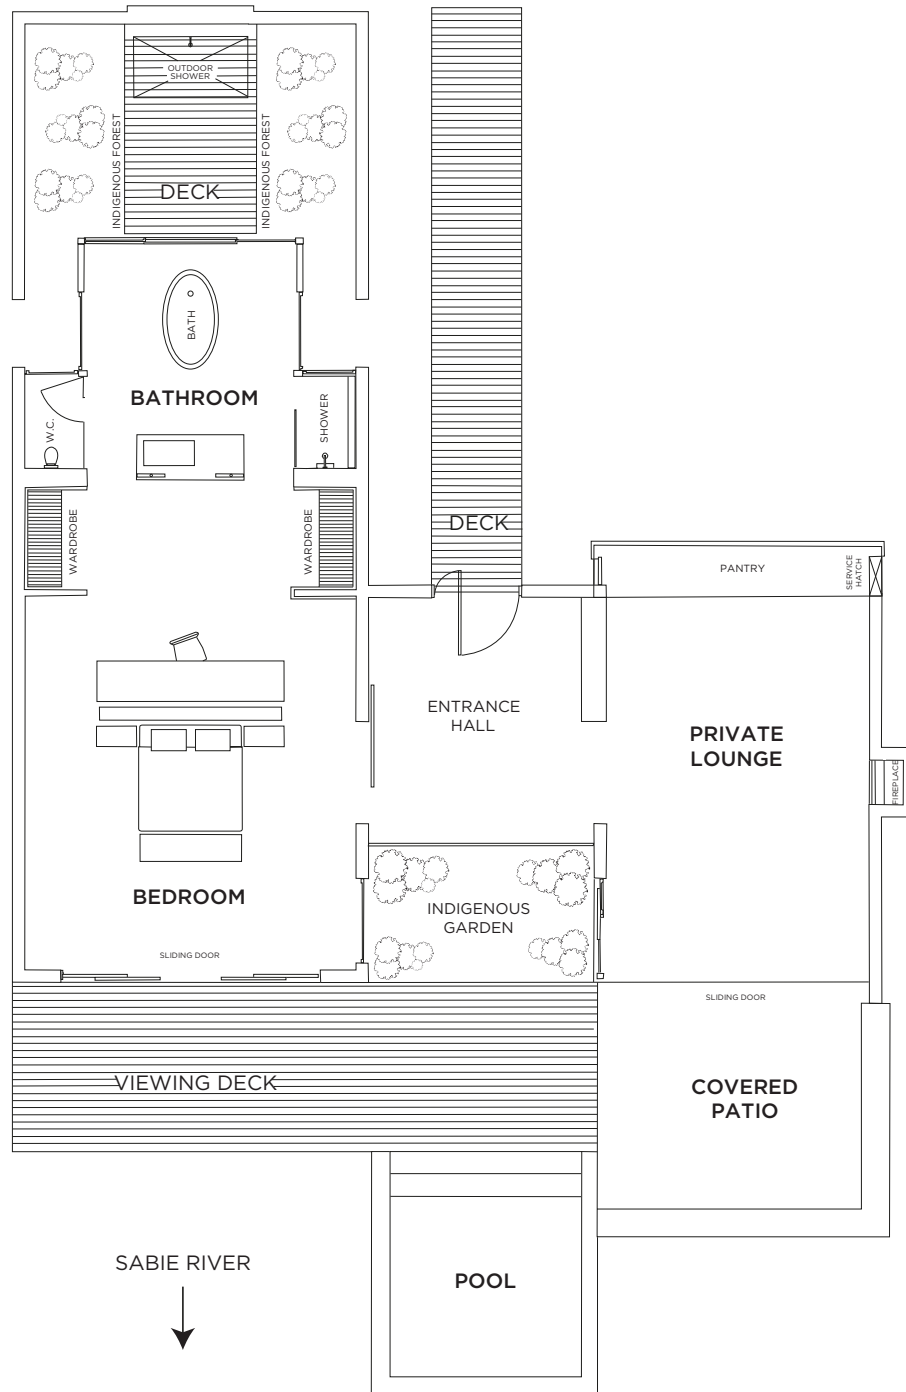

LION SANDS IVORY LODGE

Villa Layout

SABIE RIVER
↓