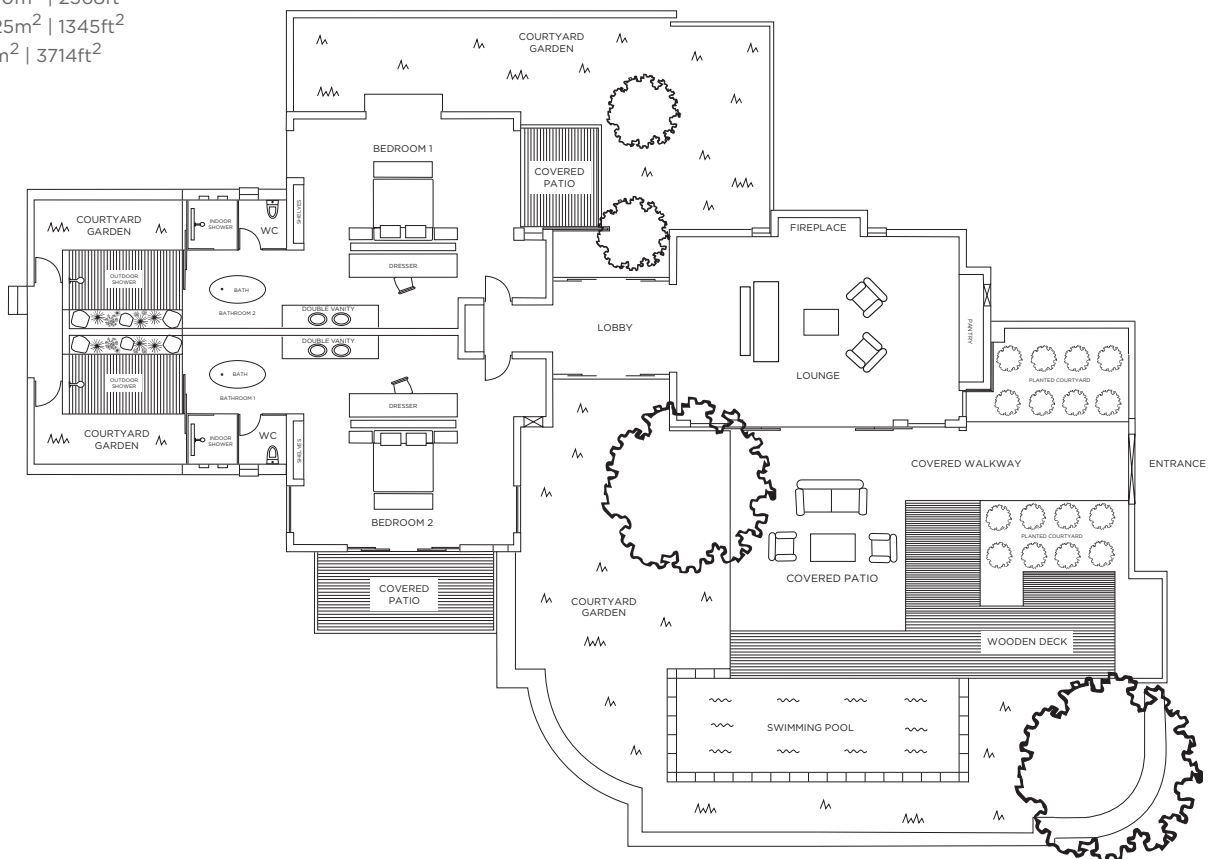

## Tinga Family Suite

- Accommodates a maximum of 6 people in two bedrooms (4 adults and 2 children)
- Children 6 years and older
- Children 6 - 15 will pay 50% of adult rates
- Minimum charge for three (3) adults in standard period
- Minimum charge for four (4) adults in peak period
- Private land-rover
- Private pool

### Lodge Layout

### Suite Layout

Interior - 220m<sup>2</sup> | 2368ft<sup>2</sup>  
 Exterior - 125m<sup>2</sup> | 1345ft<sup>2</sup>  
 Total - 345m<sup>2</sup> | 3714ft<sup>2</sup>