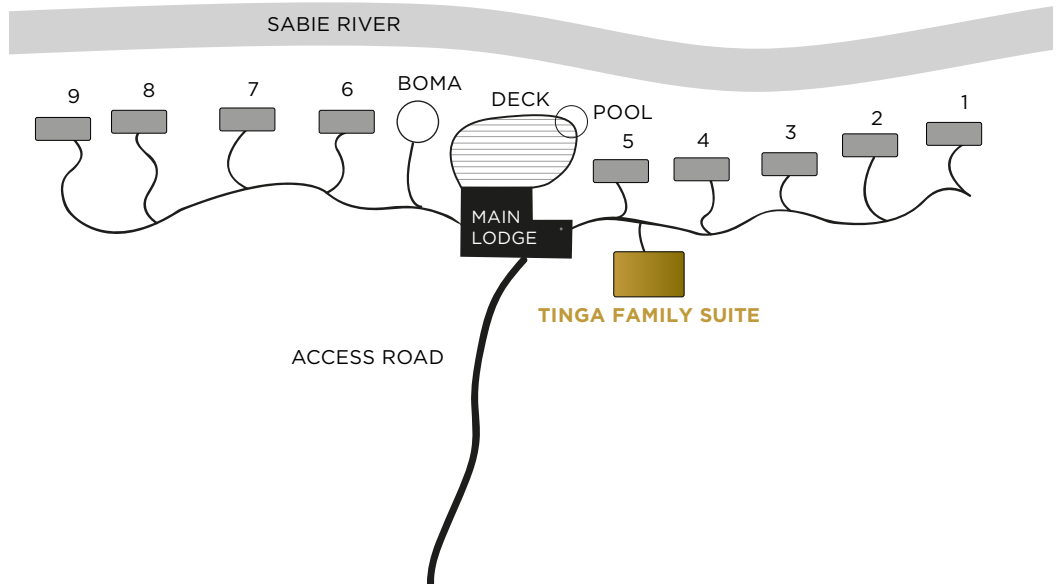

*We are pleased to announce the launch of a new Family Suite at Lion Sands Tinga Lodge in August 2017. Not only does the lodge lend itself, in both atmosphere and architecture, to the family traveller (specifically with younger children), but this exclusive and self-contained Suite will also come with its own safari vehicle and Field Guide, giving guests the flexibility to craft their own experience. Safety is always front-and-centre for juniors, with no dangerous raised walkways, as well as uninterrupted (but subtle) fencing around the Suite.*

### Lodge Layout